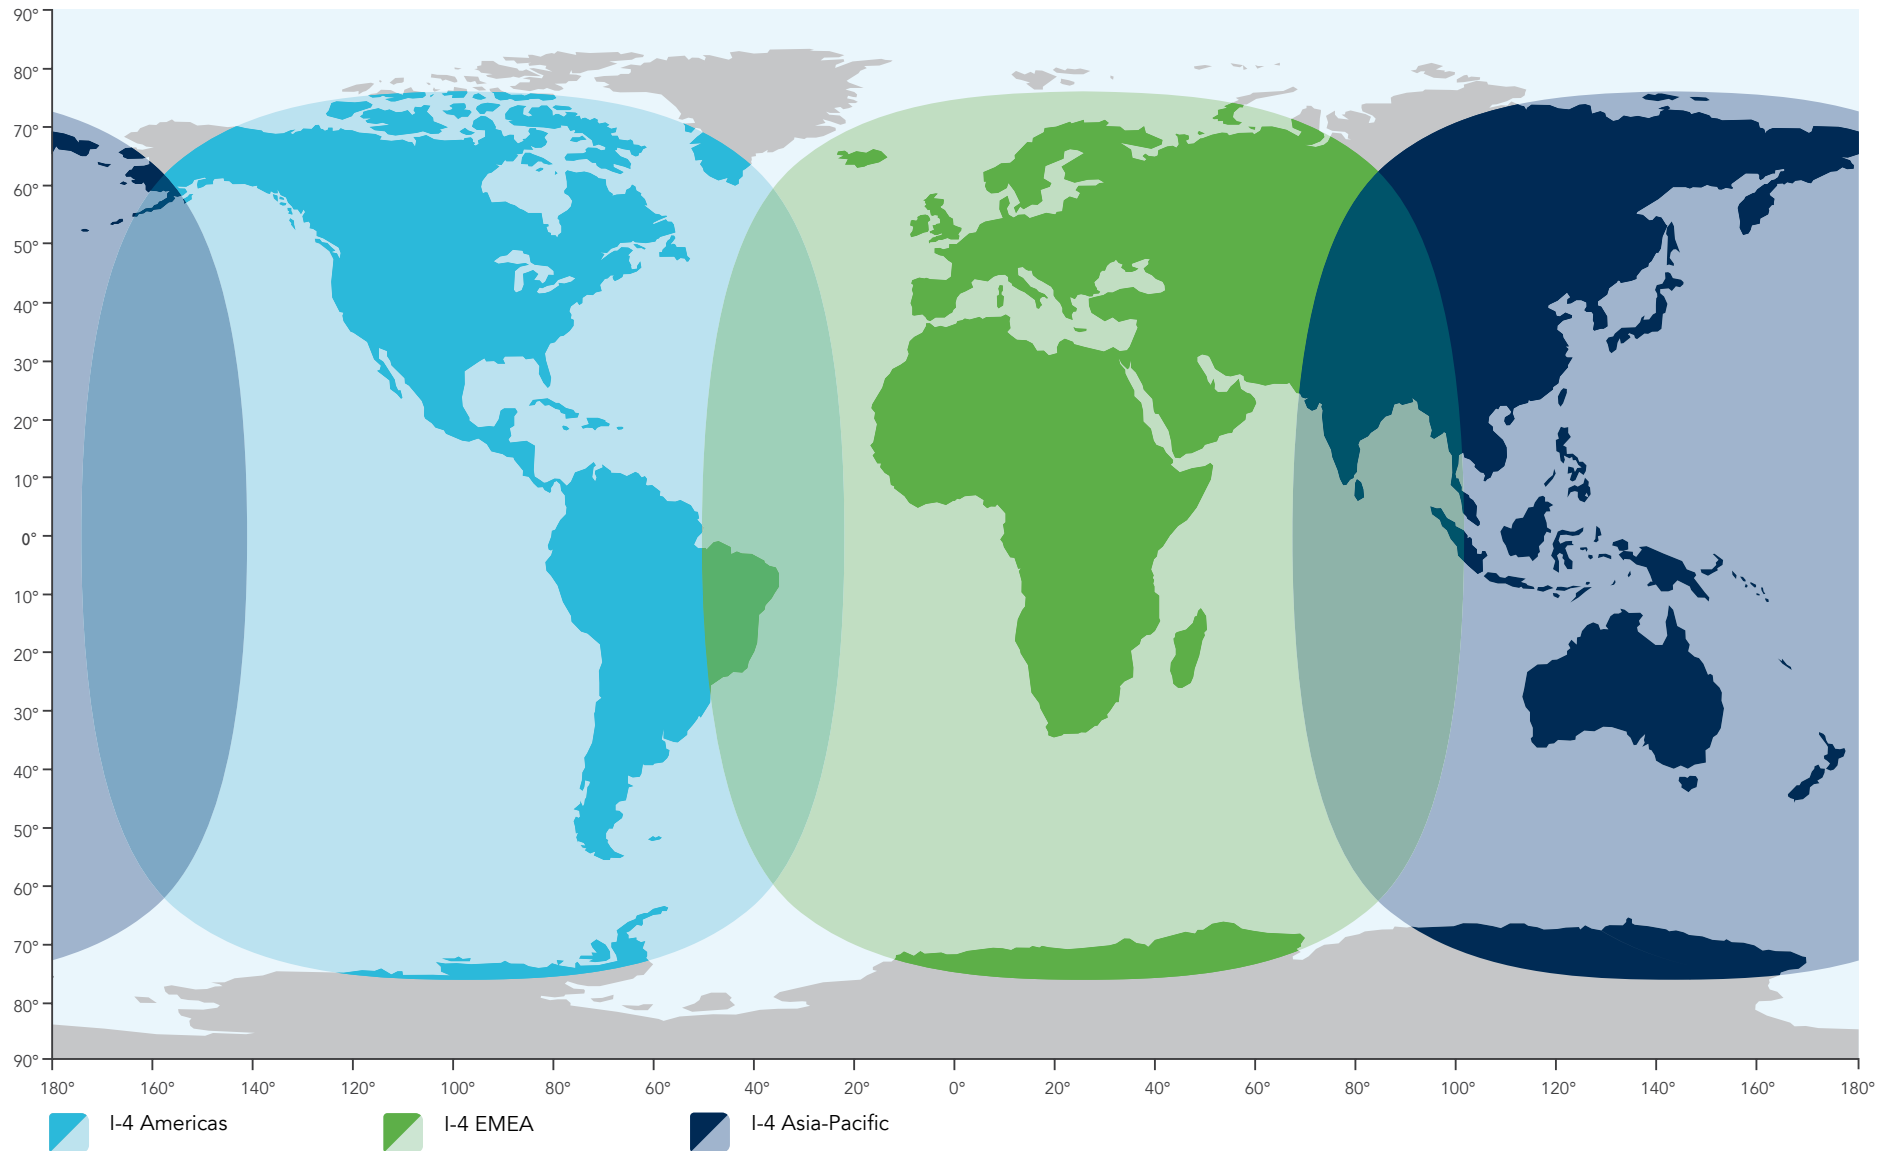

BGAN coverage post satellite repositioning

This map depicts Inmarsat's expectations of coverage post repositioning of its I-4 satellites. This map does not represent a guarantee of service. The availability of service at the edge of coverage areas fluctuates depending on various conditions.